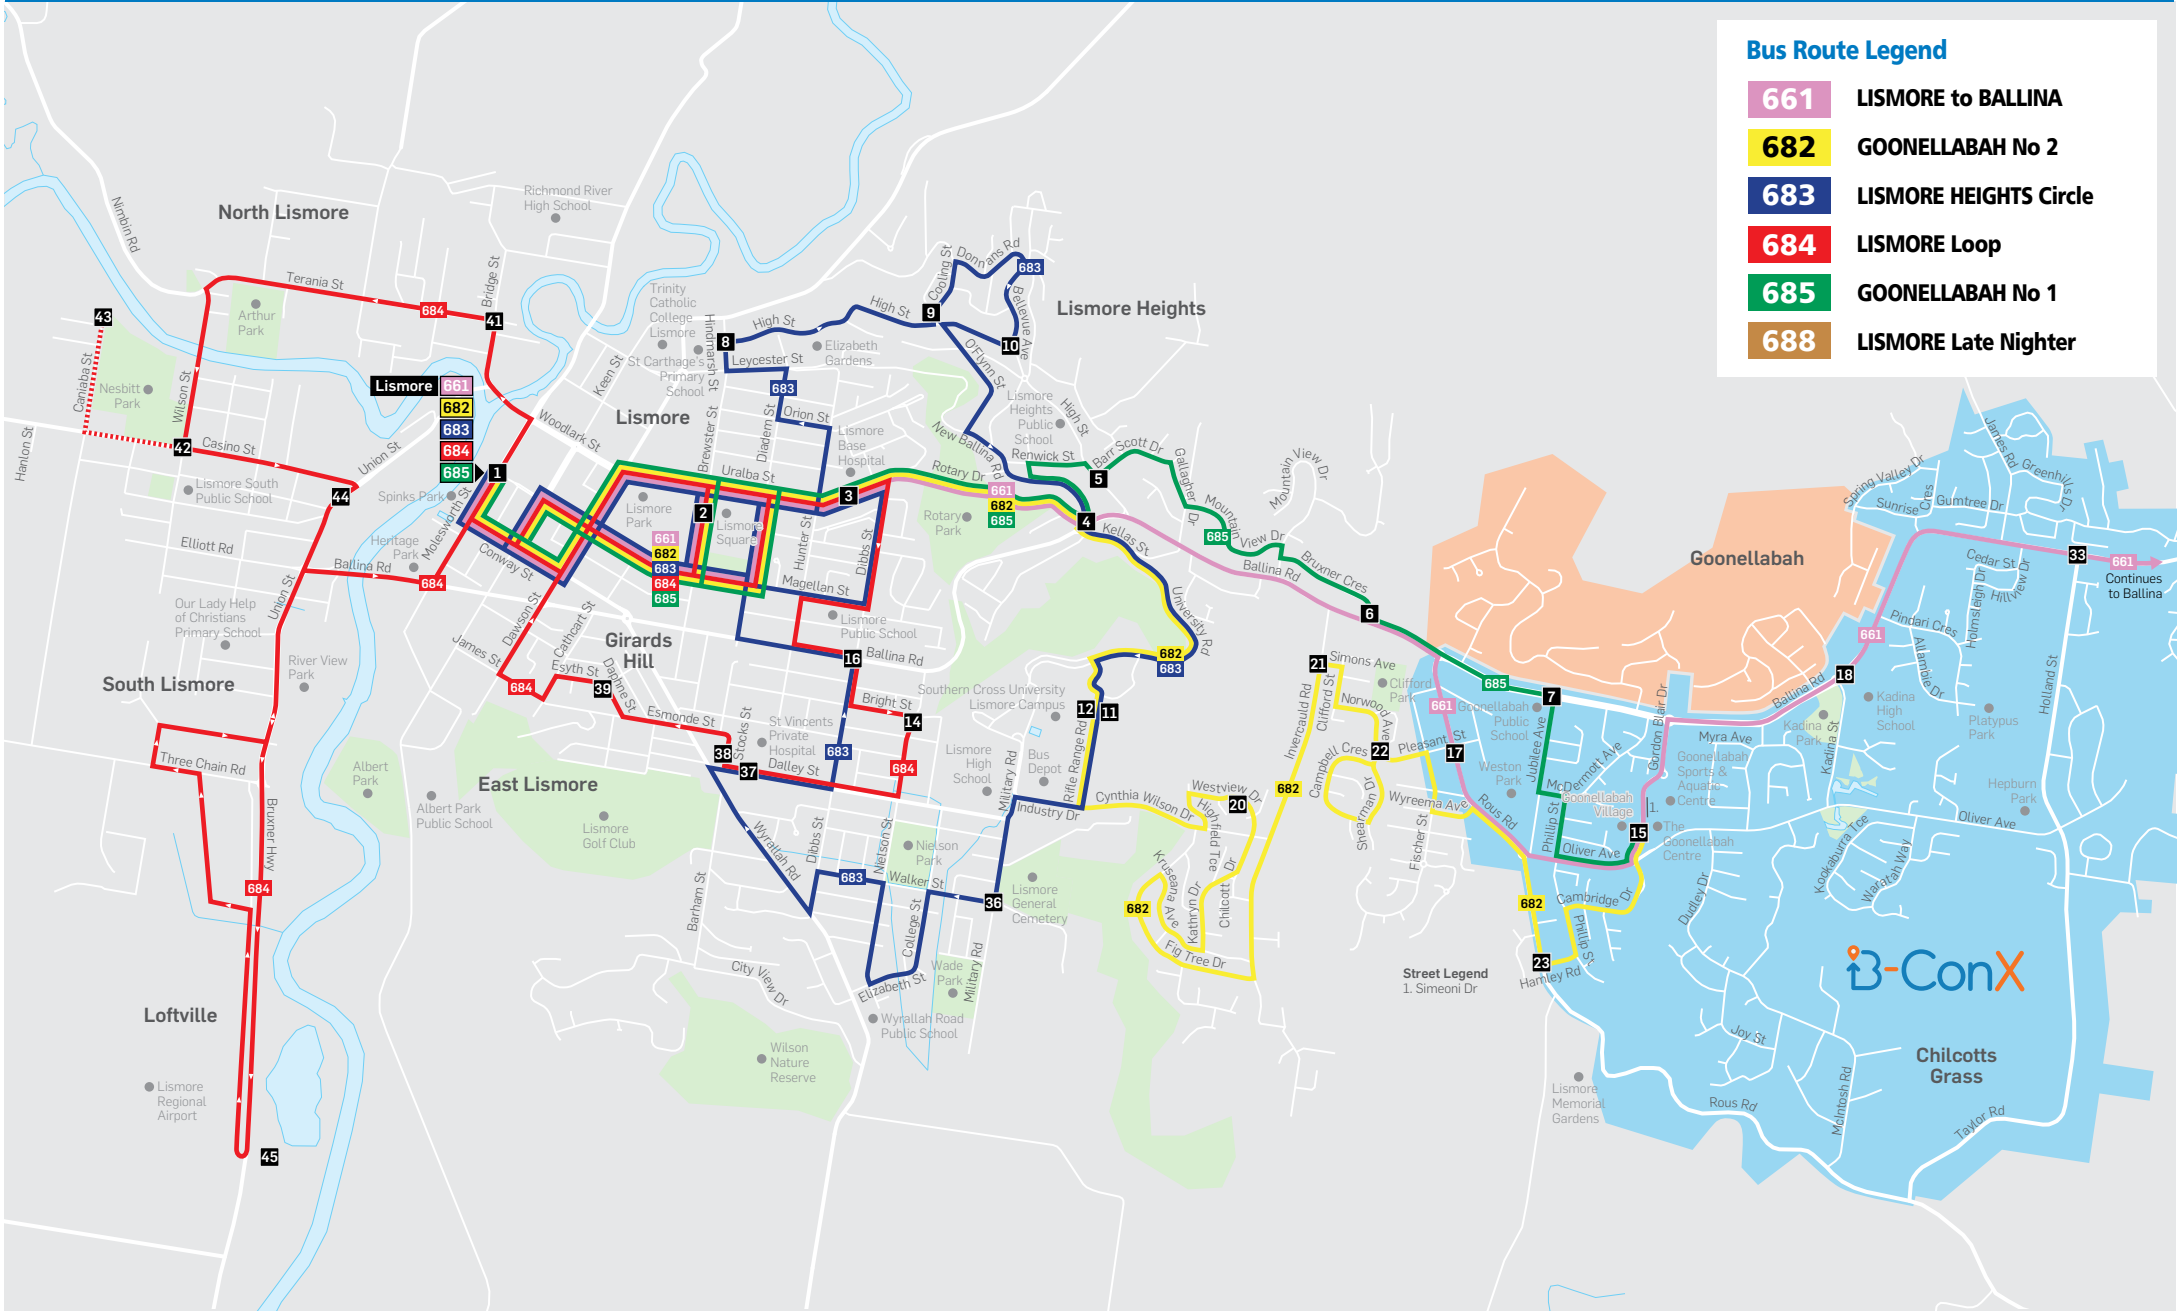

B Lismore bus network map

For more information visit
www.nrbuslines.com.au
 or call (02) 6626 1499

Bus Route Legend

- 661** LISMORE to BALLINA
- 682** GOONELLABAH No 2
- 683** LISMORE HEIGHTS Circle
- 684** LISMORE Loop
- 685** GOONELLABAH No 1
- 688** LISMORE Late Nighter

North
 Bus route
 682 Route number
 1 Timing point
 B-ConX service area extension from 1 April 2021
 B-ConX existing service area

Disclaimer: Information in this timetable is based on the latest details at the time of printing, and is subject to change without notice.

Version 1, 16 January 2023 TG22864 | Base map © OpenStreetMap contributors